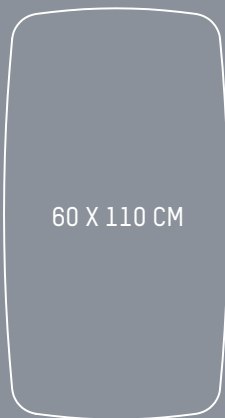

# TRIO

DANISH DESIGN & QUALITY WITH  
A HOMELY AND HARMONIC LOOK

  
**Haslev**

FURNITURE WITH DEDICATION  
HASLEV.COM

NEST OF TABLES  
- ENDLESS  
COMBINATIONS

QUALITY FURNITURE manufactured in Denmark based on proud traditions, design and strong craftsmanship. We use only the best part of the wood in our production and though we use modern technology; our experienced cabinet-makers also take pride in maintaining the traditional skills used in the manufacture of quality furniture.