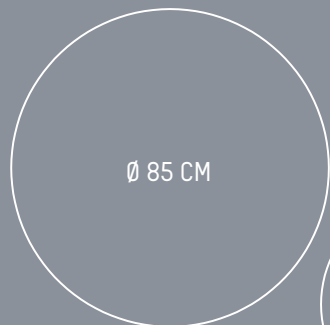

# TRIO

DANISH DESIGN & QUALITY WITH  
A HOMELY AND HARMONIC LOOK

  
**Haslev**

FURNITURE WITH DEDICATION  
HASLEV.COM

NEST OF TABLES  
- ENDLESS  
COMBINATIONS

QUALITY FURNITURE manufactured in Denmark based on proud traditions, design and strong craftsmanship. We use only the best part of the wood in our production and though we use modern technology; our experienced cabinet-makers also take pride in maintaining the traditional skills used in the manufacture of quality furniture.